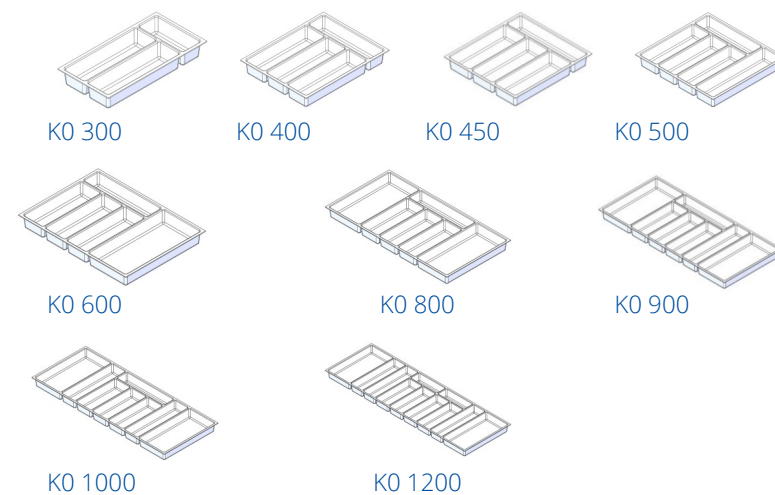

# CONCEPT

The increasingly filigree, high-quality drawer frames also pose a challenge to the producers of accessories. With its CONCEPT cutlery insert system, ELCO has taken this as its starting point and developed a product that pushes the limits of what is practicable in thermoforming. The result is an insert with the smallest radii and very thin racks. CONCEPT speaks the language of current design trends in kitchen furnishings.

Moreover, CONCEPT is practical in its service. With logically arranged compartments, homogeneously and value-based to the requirements in the household. The resistant plastic withstands a daily use without restriction but with a modern structured surface. The CONCEPT series can be adapted to any frame system individually. It is commonly used in the market and is supplied reliably and accordingly as a completely finished product.

- Optimum use of the drawer in the kitchen cabinet
- Smallest racks widths
- Smallest radii
- Easy to clean
- Ergonomic basic divisions
- Flexible use in all common drawer and cupboard types
- Large range width
- Made of durable plastic
- Optionally available with wooden accessories

## SKT 500

SKT 500	H	W min.	W max.	D min.	D max.
K0 300	52	185	230	460	525
K0 375	52	260	330	460	525
K0 400	52	285	330	460	525
K0 425	52	310	390	460	525
K0 450	52	335	390	460	525
K0 475	52	360	430	460	525
K0 500	52	385	430	460	525
K0 575	52	460	530	460	525
K0 600	39,4 / 52	485	530	460	525
K0 800	39,4 / 52	685	740	460	525
K0 900	39,4 / 52	785	830	460	525
K0 1000	39,4 / 52	885	930	460	525
K0 1200	52	1085	1130	460	525